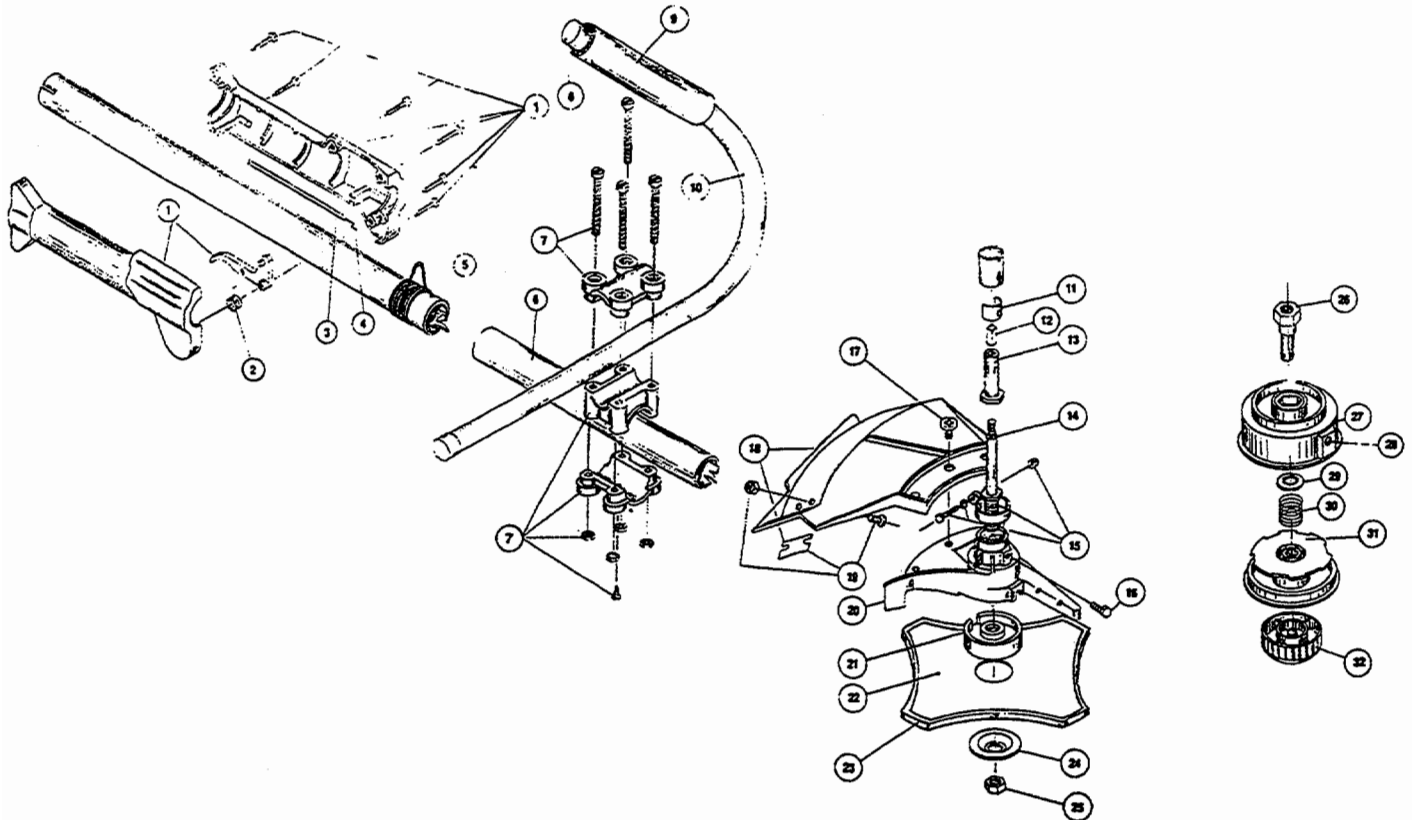

The above part numbers are for serial numbers 206042751 and greater.

BOOM & TRIMMER PARTS - IDC 540

Item	Part No.	Description
1	180277	Throttle Housing and Trigger Assembly
2	610314	Throttle Trigger Spring
3	180021	Throttle Cable Housing Assembly
4	180127	Throttle Cable
5	610327	Shoulder Strap Clamp
6	147595	Drive Shaft Housing Assembly
7	683295	Handle Bracket Assembly
8	612021	Tube Closure
9	612381	Grip
10	180286	J-Handle Assembly (includes items 8 and 9)
11	180287	Retainer Sleeve
12	682064	Flexible Drive Shaft
13	610303	Square Drive
14	145893	Drive Shaft
15	153597	Clamp Assembly
16	180288	Mounting Bolt Assembly
17	683304	Guard Mounting Screw
18	180382	Guard and Blade Assembly
19	682061	Blade Assembly
20	180383	Bearing Housing Assembly
21	147006	Blade Driver
22	145873	Blade, 4 tooth

Item	Part No.	Description
23	147670	Blade Tooth Cover
24	147007	Lower Blade Holder
25	145895	Blade Retaining Nut
26	145896	Spool Shaft
27	153599	Outer Spool and Eyelet
28	145566	Eyelet
29	612026	Retainer (10 pack)
30	610317	Spring
31	153600	Inner Reel
32	153066	Bump Head Knob Assembly